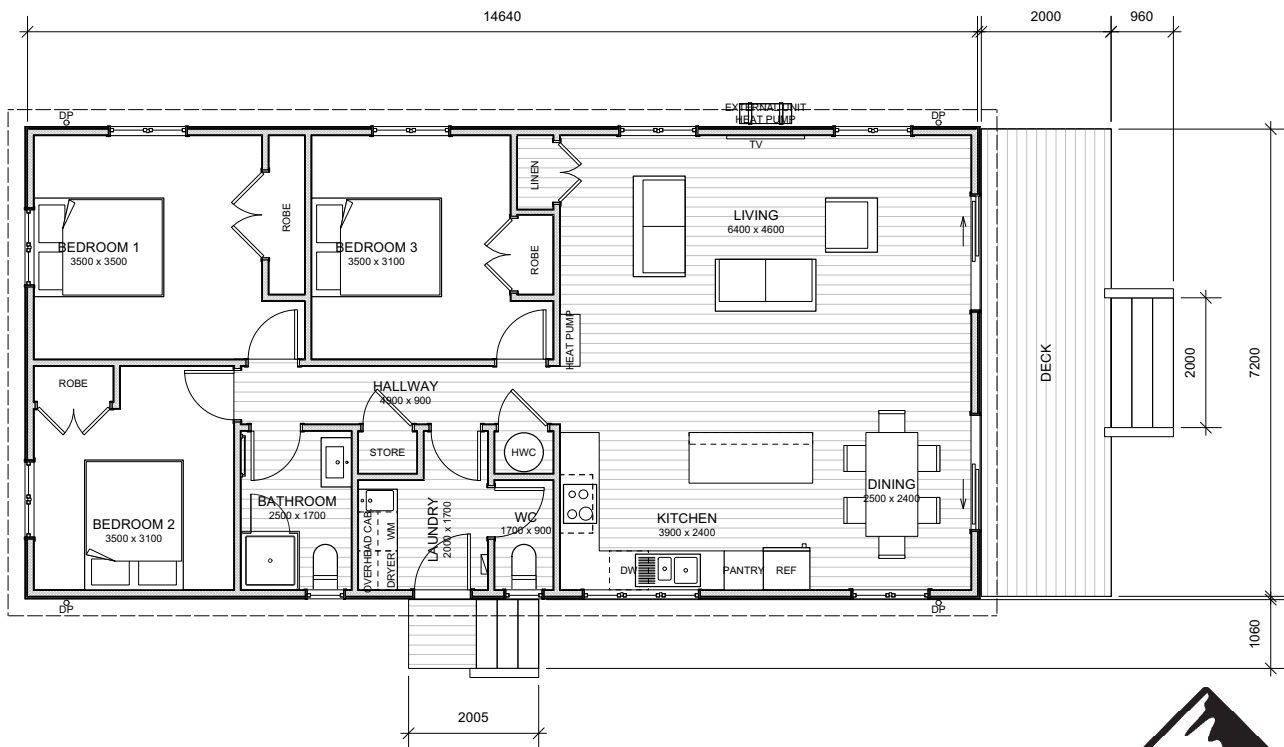

-  14.64m x 7.2m
-  Floor Area 106m²
-  3 Bedrooms
-  1 Bathroom
-  2 Toilets

HAAST

This easy living 3 bedroom home is one of our most popular designs and for a good reason! Featuring 2 toilets and spacious open plan living areas its a great option for a small family. You can see this home is designed with practical use in mind.

(Images are artist impressions only & the landscaping is not included. This plan is available as a mono, gable or hip roofline. We can add or remove wing walls & adjust the cladding to suit your style. Plans are subject to change.)