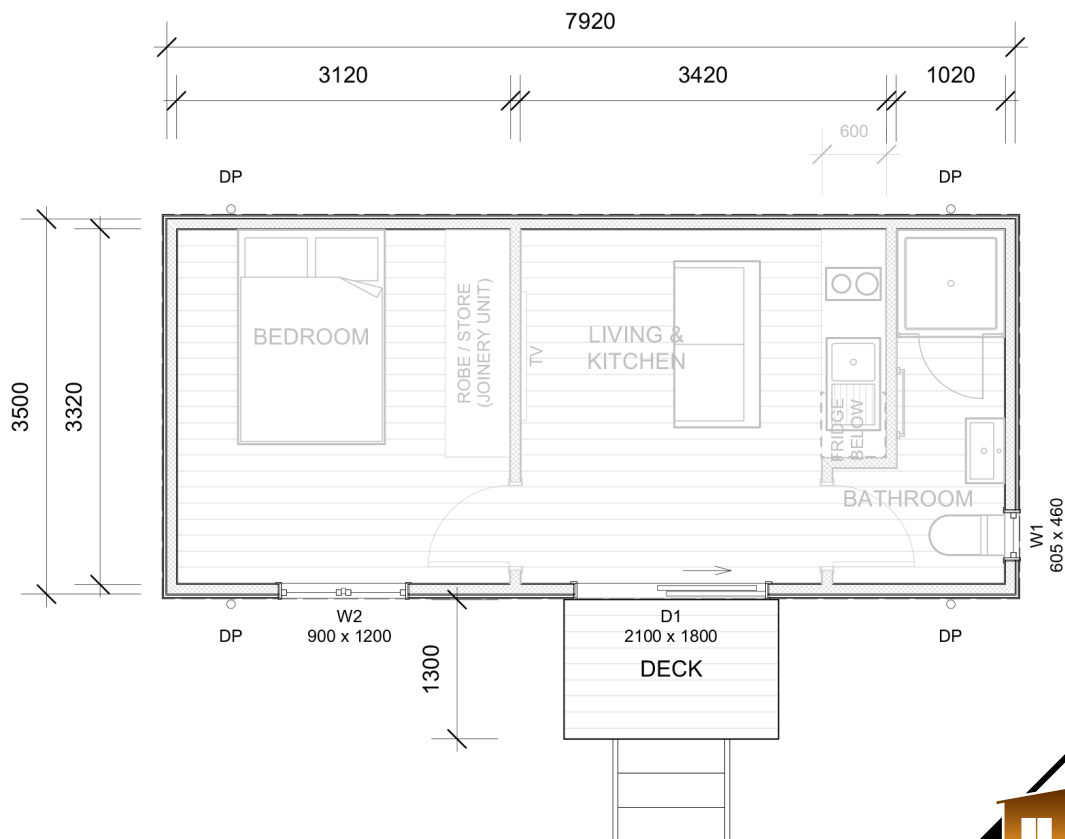

- ↕ 7.92m x 3.5m
- ⊠ Floor Area 28m<sup>2</sup>
- 🛏 1 Bedroom
- 🚿 1 Bathroom
- 🚽 1 Toilet

# HEAPHY (end entry)

If you're needing a 1 bedroom home, office, studio, sleepout, accommodation unit or a granny flat, this is a great option for you! These are available in gable or mono rooflines, end or side entry, with or without a kitchen, bathroom, wardrobe & veranda.

(Images are artist impressions only & the landscaping is not included. Plans are subject to change.)

**SOUTH PEAK HOMES**  
from our place to your space

- ↕ 7.92m x 3.5m
- ⊠ Floor Area 28m<sup>2</sup>
- 🛏 1 Bedroom
- 🚿 1 Bathroom
- 🚽 1 Toilet

# HEAPHY (side entry)

If you're needing a 1 bedroom home, office, studio, sleepout, accommodation unit or a granny flat, this is a great option for you! These are available in gable or mono rooflines, end or side entry, with or without a kitchen, bathroom, wardrobe & veranda.