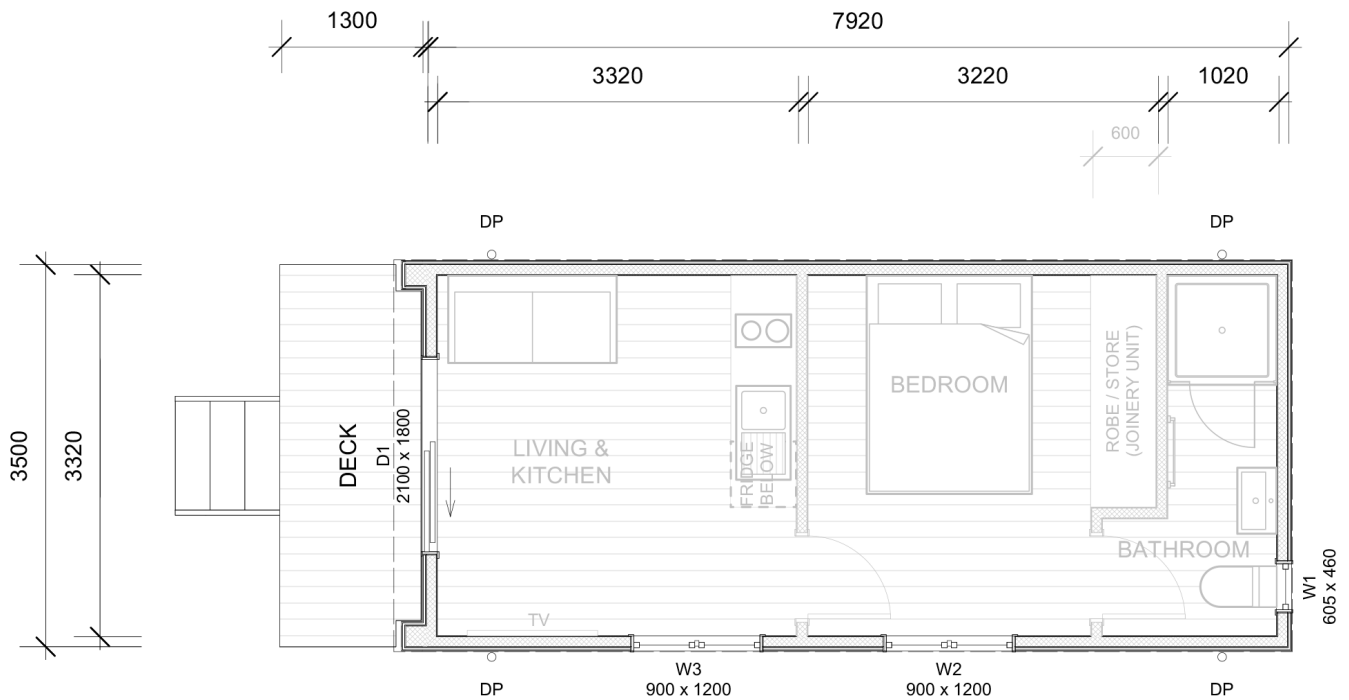

- ↕ 7.92m x 3.5m
- ⊠ Floor Area 28m<sup>2</sup>
- 🛏 1 Bedroom
- 🚿 1 Bathroom
- 🚽 1 Toilet

# HEAPHY (end entry)

If you're needing a 1 bedroom home, office, studio, sleepout, accommodation unit or a granny flat, this is a great option for you! These are available in gable or mono rooflines, end or side entry, with or without a kitchen, bathroom, wardrobe & veranda.

(Images are artist impressions only & the landscaping is not included. Plans are subject to change.)

**SOUTH PEAK HOMES**  
from our place to your space

- ↕ 7.92m x 3.5m
- ⊠ Floor Area 28m<sup>2</sup>
- 🛏 1 Bedroom
- 🚿 1 Bathroom
- 🚽 1 Toilet

# HEAPHY (side entry)

If you're needing a 1 bedroom home, office, studio, sleepout, accommodation unit or a granny flat, this is a great option for you! These are available in gable or mono rooflines, end or side entry, with or without a kitchen, bathroom, wardrobe & veranda.