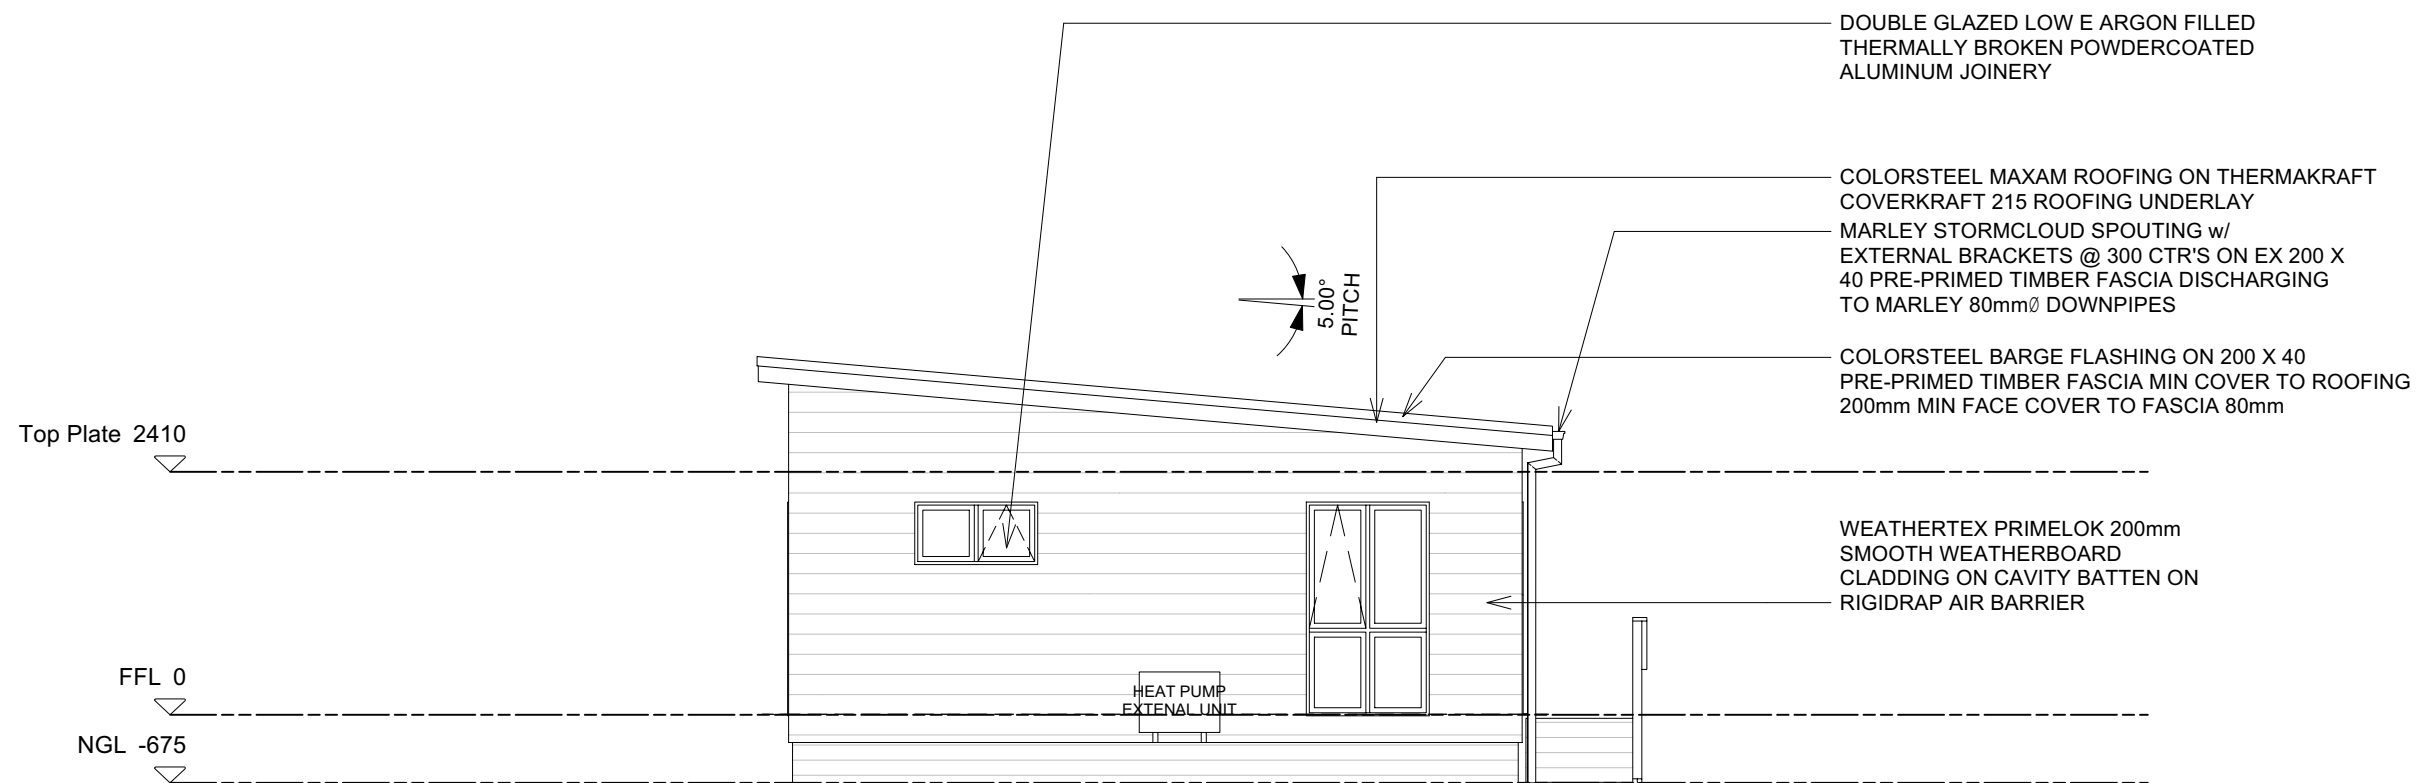

ELEVATION C
scale 1:75

0800 678 989
sales.southpeakhomes.co.nz
southpeakhomes.co.nz

Elevations

SOUTH PEAK HOMES LTD
SEFTON HIP
ADDRESS

Rev. No.	Revision	Date:
-	Draft	11/03/2024

Scale:	1:75
Drawn by:	Melvin
Issued:	11/03/2024
Update:	11/03/2024

Sheet No.

03