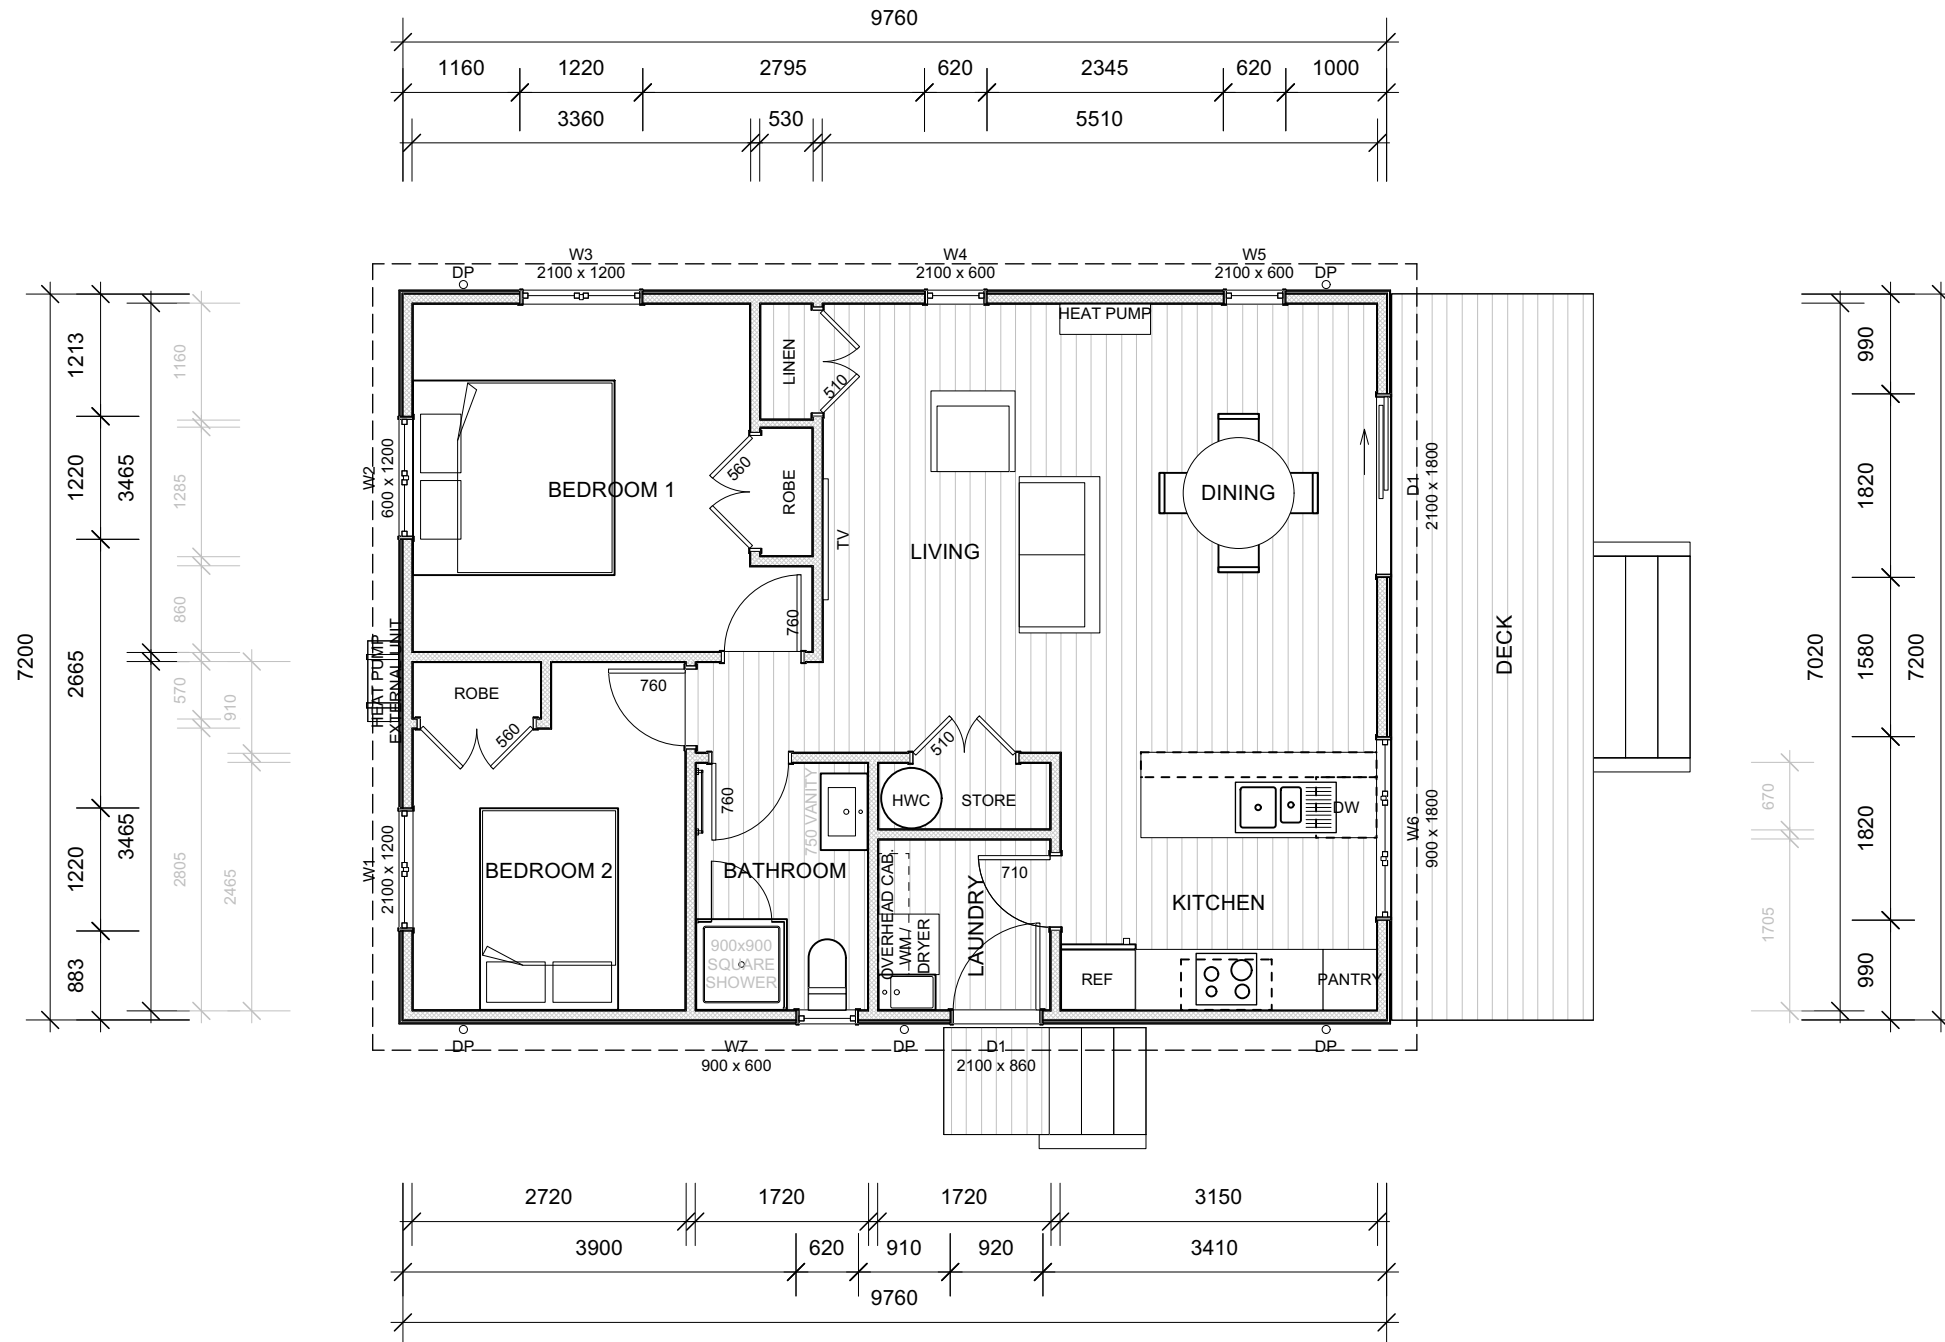

ELEVATION A

ELEVATION D

ELEVATION B

ELEVATION C

0800 678 989
 sales.southpeakhomes.co.nz
 southpeakhomes.co.nz

Floor Plan

SOUTH PEAK HOMES LTD
SEFTON HIP
 ADDRESS

Rev. No.	Revision	Date:	Scale:
-	Draft	11/03/2024	1:75
			Drawn by: Melvin
			Issued: 11/03/2024
			Update: 11/03/2024

Sheet No.
01

ELEVATION A
scale 1:75

ELEVATION B
scale 1:75

0800 678 989
sales.southpeakhomes.co.nz
southpeakhomes.co.nz

Elevations

SOUTH PEAK HOMES LTD
SEFTON HIP
ADDRESS

Rev. No.	Revision	Date:	Scale:	Sheet No.
-	Draft	11/03/2024	1:75	02
			Drawn by: Melvin	
			Issued: 11/03/2024	
			Update: 11/03/2024	

ELEVATION C
scale 1:75

ELEVATION D
scale 1:75

0800 678 989
sales.southpeakhomes.co.nz
southpeakhomes.co.nz

Elevations

SOUTH PEAK HOMES LTD
SEFTON HIP
ADDRESS

Rev. No.	Revision	Date:
-	Draft	11/03/2024

Scale:	1:75
Drawn by:	Melvin
Issued:	11/03/2024
Update:	11/03/2024