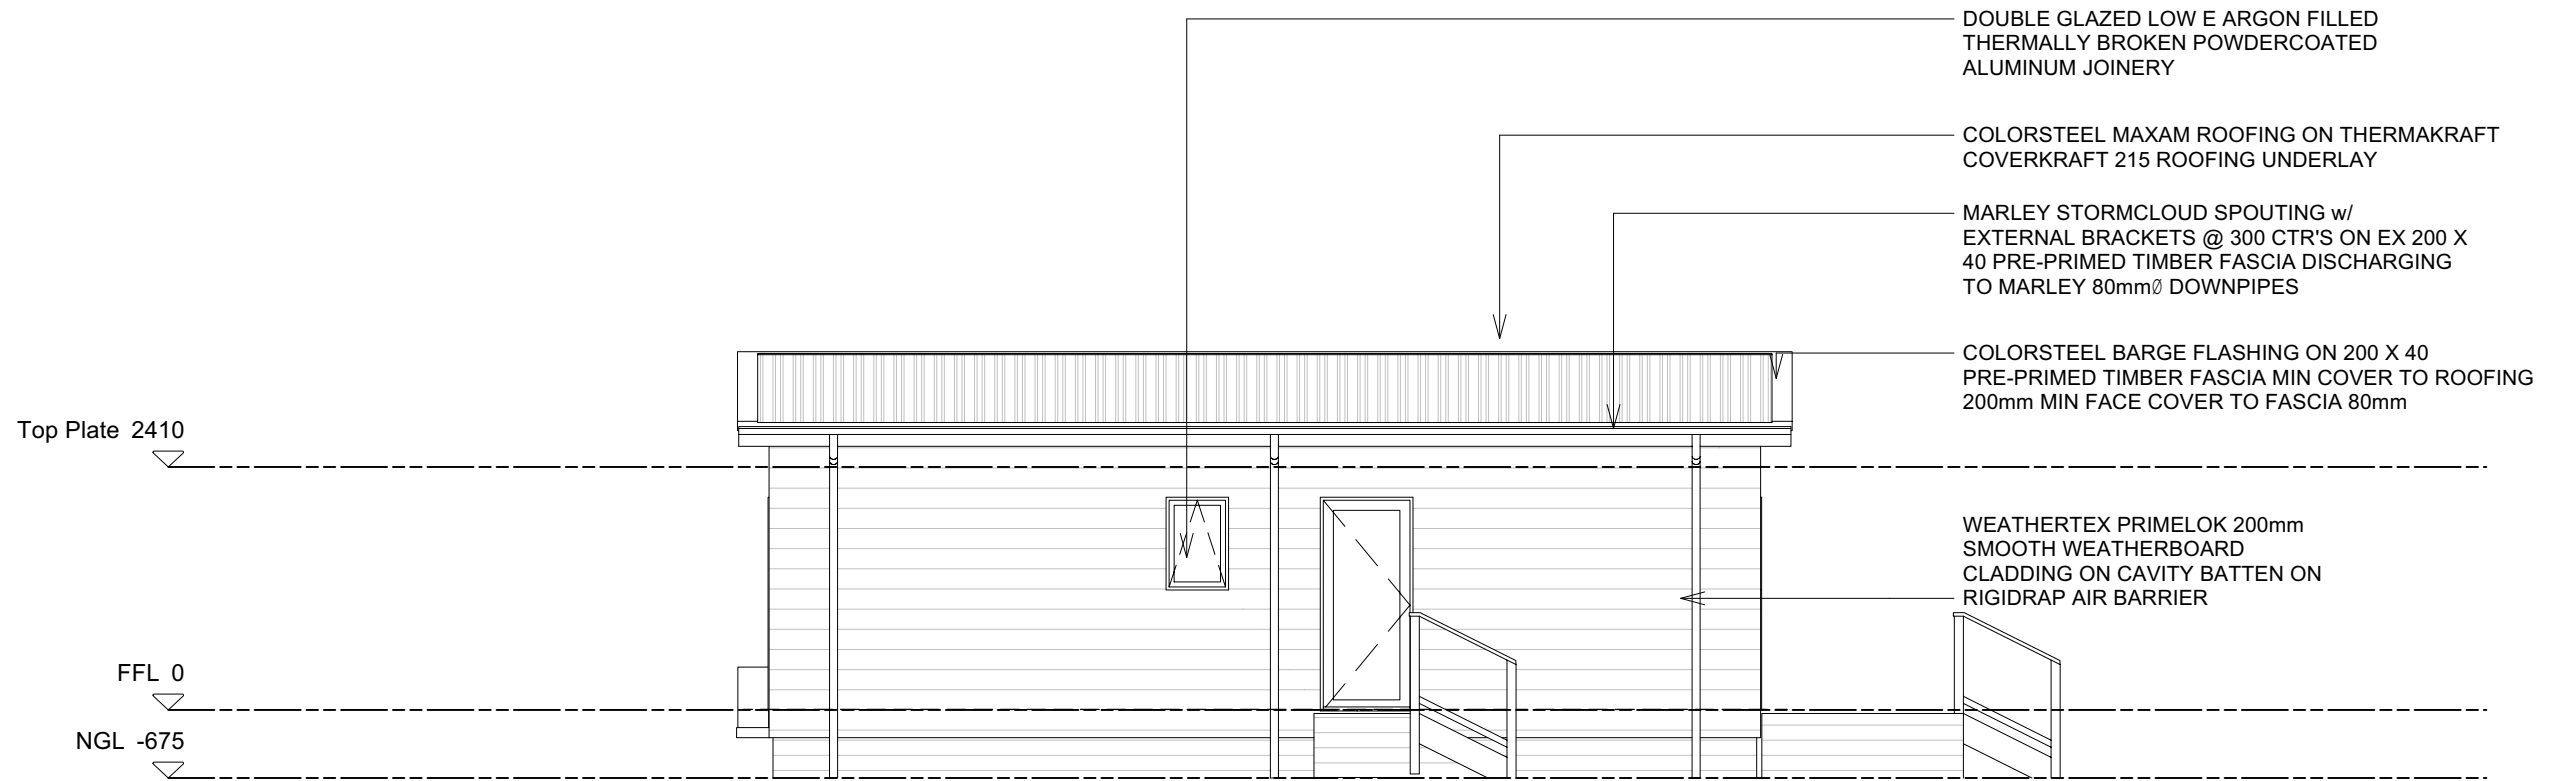

Sheet No.
01

ELEVATION A
scale 1:75

ELEVATION B
scale 1:75

0800 678 989
sales.southpeakhomes.co.nz
southpeakhomes.co.nz

Elevations

SOUTH PEAK HOMES LTD
SEFTON HIP
ADDRESS

Rev. No.	Revision	Date:	Scale:	Sheet No.
-	Draft	11/03/2024	1:75	02
			Drawn by: Melvin	
			Issued: 11/03/2024	
			Update: 11/03/2024	

ELEVATION C
scale 1:75

ELEVATION D
scale 1:75

0800 678 989
sales.southpeakhomes.co.nz
southpeakhomes.co.nz

Elevations

SOUTH PEAK HOMES LTD
SEFTON HIP
ADDRESS

Rev. No.	Revision	Date:
-	Draft	11/03/2024

Scale:	1:75
Drawn by:	Melvin
Issued:	11/03/2024
Update:	11/03/2024