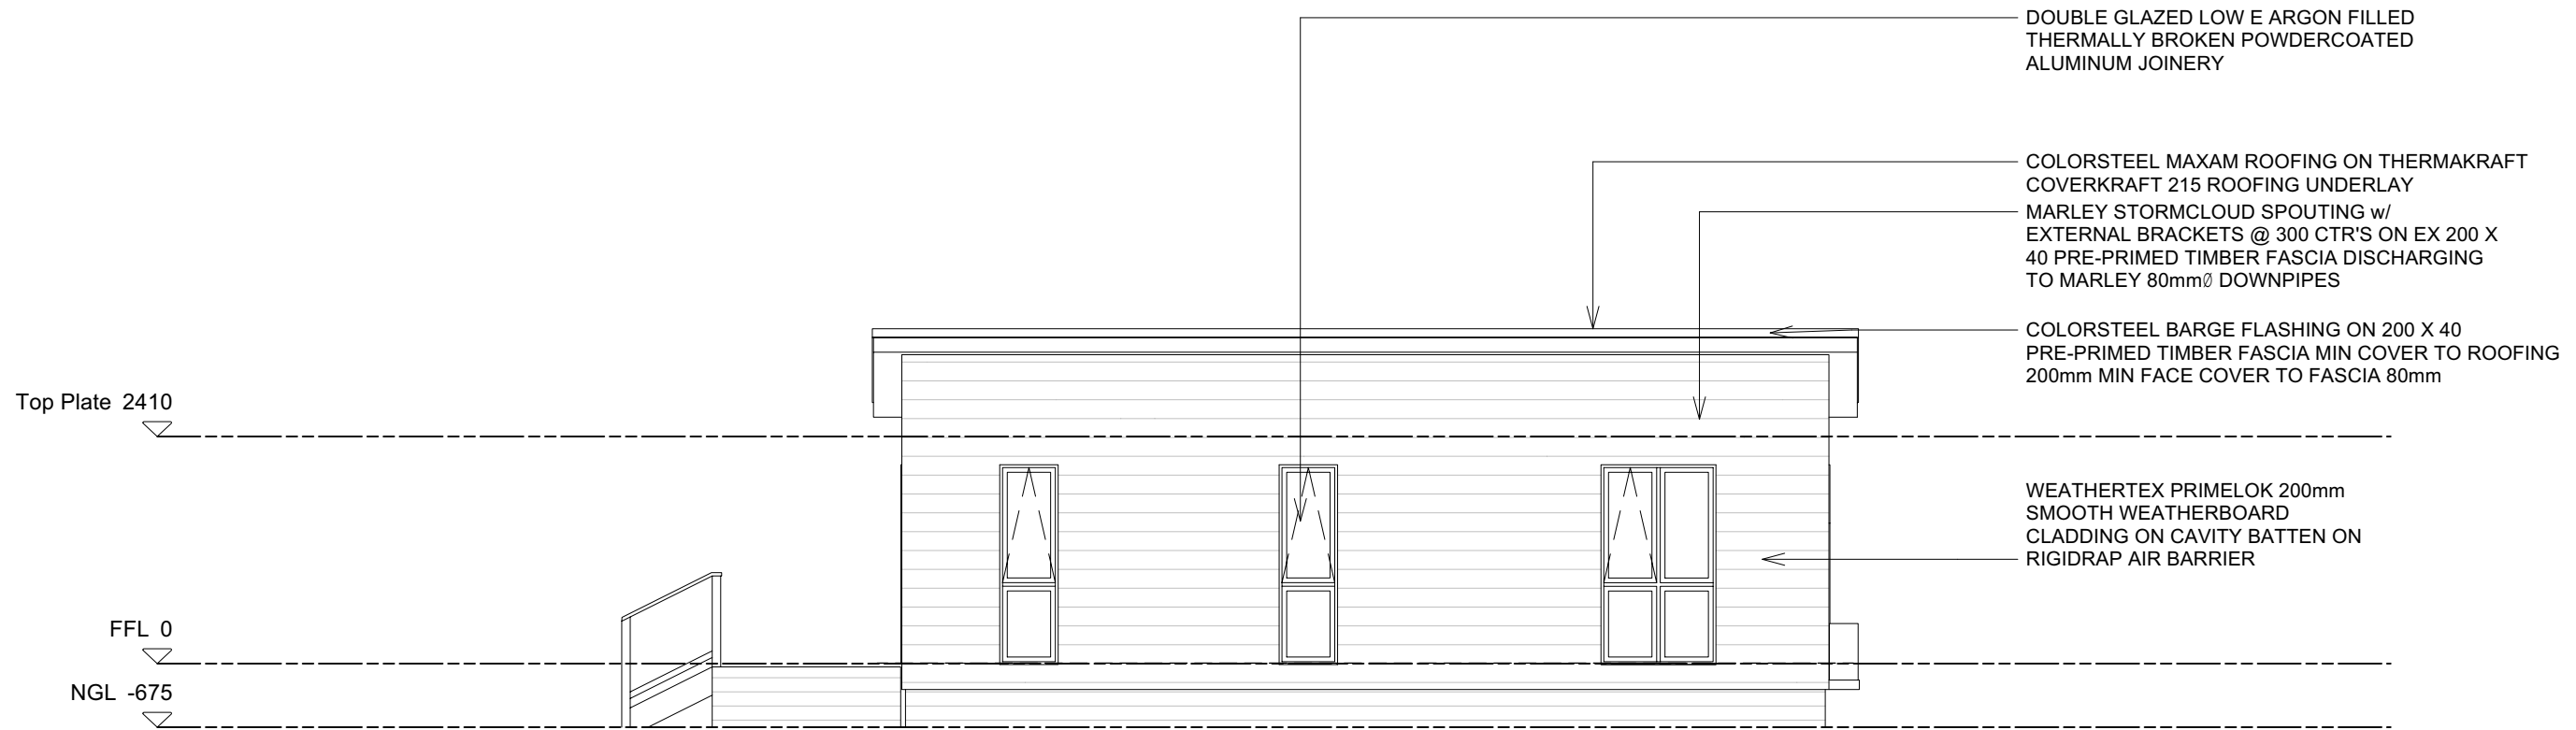

ELEVATION A

ELEVATION D

ELEVATION B

ELEVATION C

0800 678 989
 sales.southpeakhomes.co.nz
 southpeakhomes.co.nz

Floor Plan

SOUTH PEAK HOMES LTD
SEFTON HIP
 ADDRESS

Rev. No.	Revision	Date:	Scale:
-	Draft	11/03/2024	1:75
			Drawn by: Melvin
			Issued: 11/03/2024
			Update: 11/03/2024

Sheet No.
01

ELEVATION A
scale 1:75

ELEVATION B
scale 1:75

0800 678 989
sales.southpeakhomes.co.nz
southpeakhomes.co.nz

Elevations

SOUTH PEAK HOMES LTD
SEFTON HIP
ADDRESS

Rev. No.	Revision	Date:	Scale:	Sheet No.
-	Draft	11/03/2024	1:75	02
			Drawn by: Melvin	
			Issued: 11/03/2024	
			Update: 11/03/2024	

ELEVATION C
scale 1:75

ELEVATION D
scale 1:75

0800 678 989
sales.southpeakhomes.co.nz
southpeakhomes.co.nz

Elevations

SOUTH PEAK HOMES LTD
SEFTON HIP
ADDRESS

Rev. No.	Revision	Date:
-	Draft	11/03/2024

Scale:	1:75
Drawn by:	Melvin
Issued:	11/03/2024
Update:	11/03/2024