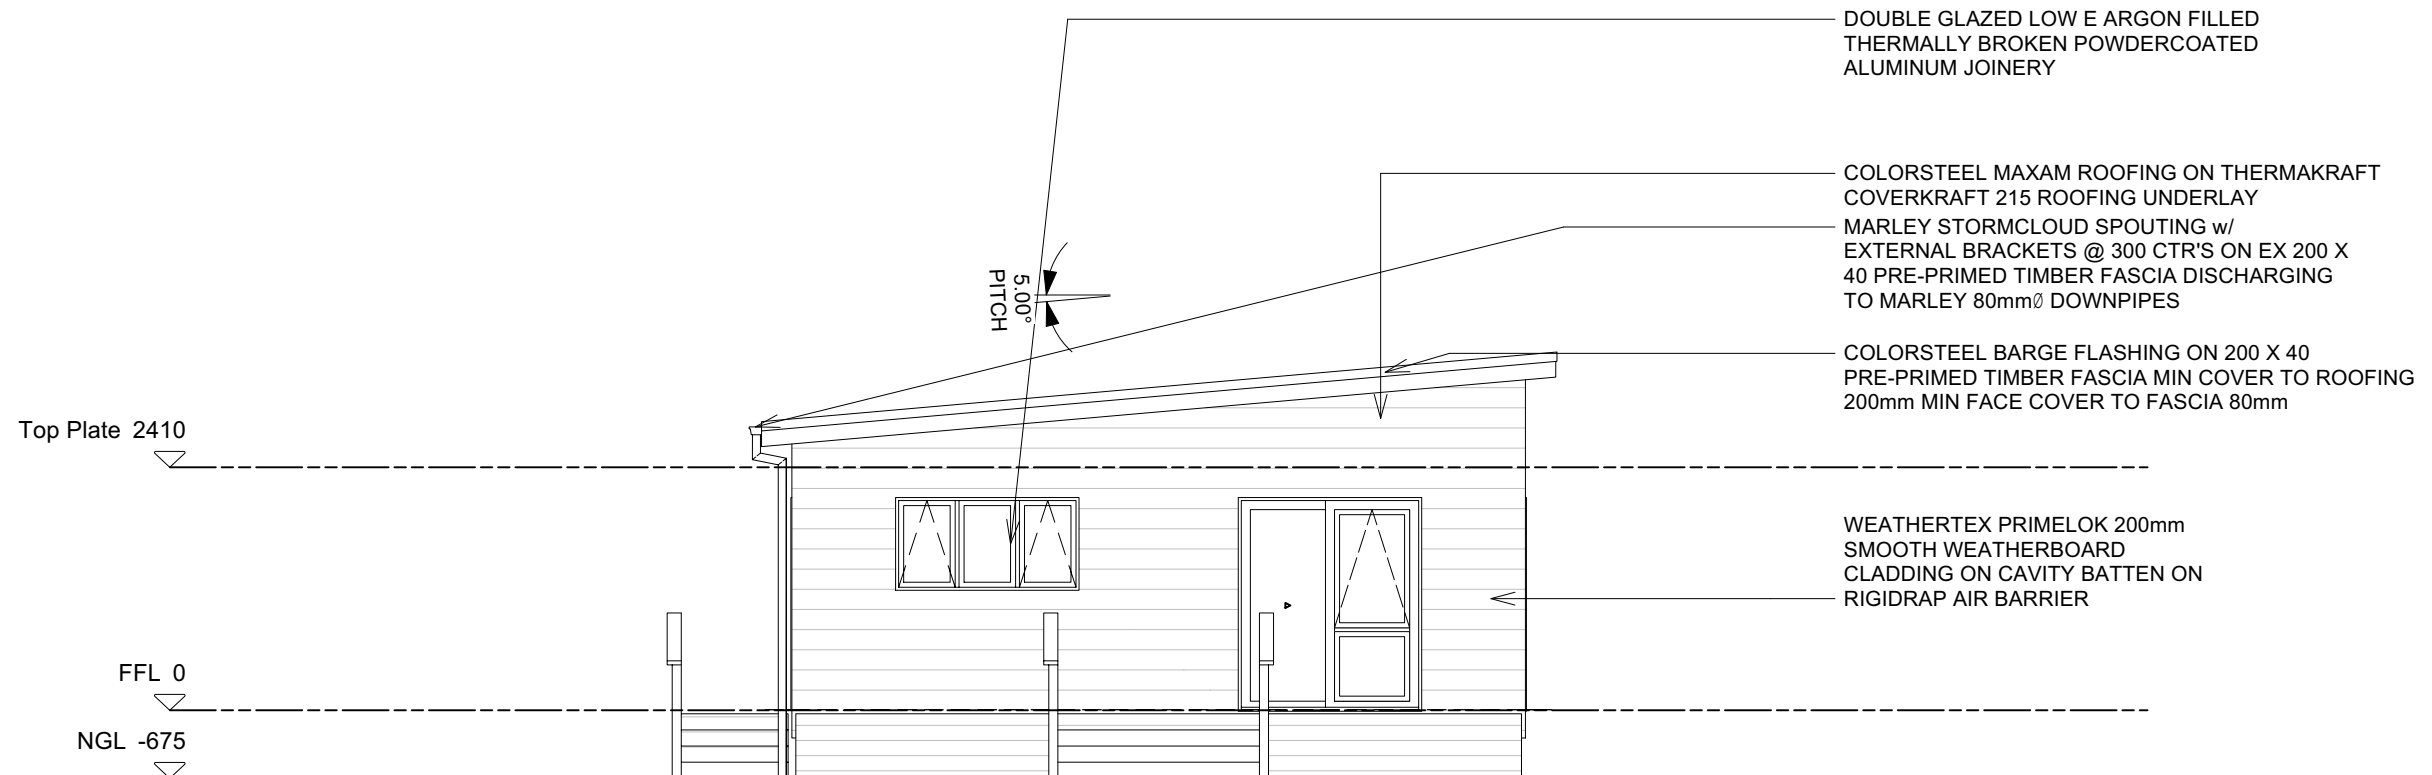

ELEVATION A

ELEVATION D

ELEVATION B

ELEVATION C

0800 678 989
 sales.southpeakhomes.co.nz
 southpeakhomes.co.nz

Floor Plan

SOUTH PEAK HOMES LTD
SEFTON HIP
 ADDRESS

Rev. No.	Revision	Date:	Scale:
-	Draft	11/03/2024	1:75
			Drawn by: Melvin
			Issued: 11/03/2024
			Update: 11/03/2024

Sheet No.
01

ELEVATION A
scale 1:75

ELEVATION B
scale 1:75

0800 678 989
sales.southpeakhomes.co.nz
southpeakhomes.co.nz

Elevations

SOUTH PEAK HOMES LTD
SEFTON HIP
ADDRESS

Rev. No.	Revision	Date:	Scale:	Sheet No.
-	Draft	11/03/2024	1:75	02
			Drawn by: Melvin	
			Issued: 11/03/2024	
			Update: 11/03/2024	

ELEVATION C
scale 1:75

ELEVATION D
scale 1:75

0800 678 989
sales.southpeakhomes.co.nz
southpeakhomes.co.nz

Elevations

SOUTH PEAK HOMES LTD
SEFTON HIP
ADDRESS

Rev. No.	Revision	Date:
-	Draft	11/03/2024

Scale:	1:75
Drawn by:	Melvin
Issued:	11/03/2024
Update:	11/03/2024