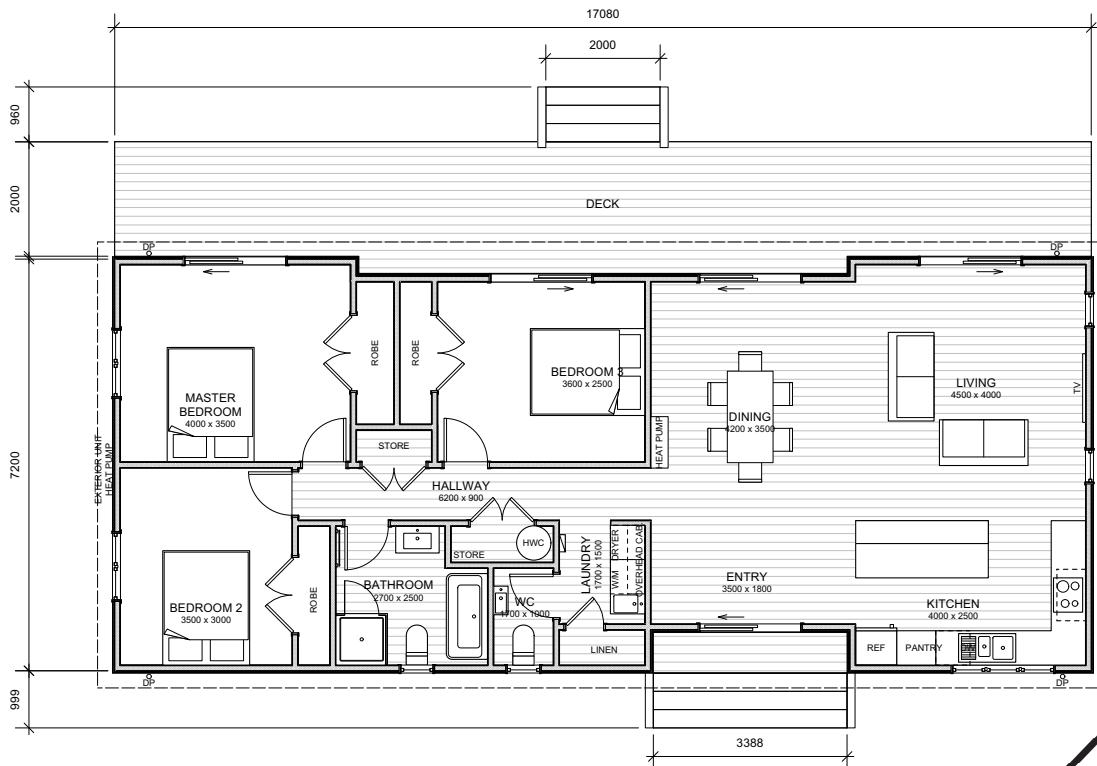

-  17.08m x 7.2m
-  Floor Area 118m²
-  3 Bedrooms
-  1 Bathroom
-  2 Toilets

OAKDEN

A modern looking home with open plan living and good inside outside flow. Big sliding doors make this perfect for entertaining on a large deck or lazing in the lounge and enjoying the view. With its large bedrooms and a big bathroom there's plenty of room for the family.

(Images are artist impressions only & the landscaping is not included. This plan is available as a mono, gable or hip roofline. We can add or remove wing walls & adjust the cladding to suit your style. Plans are subject to change.)