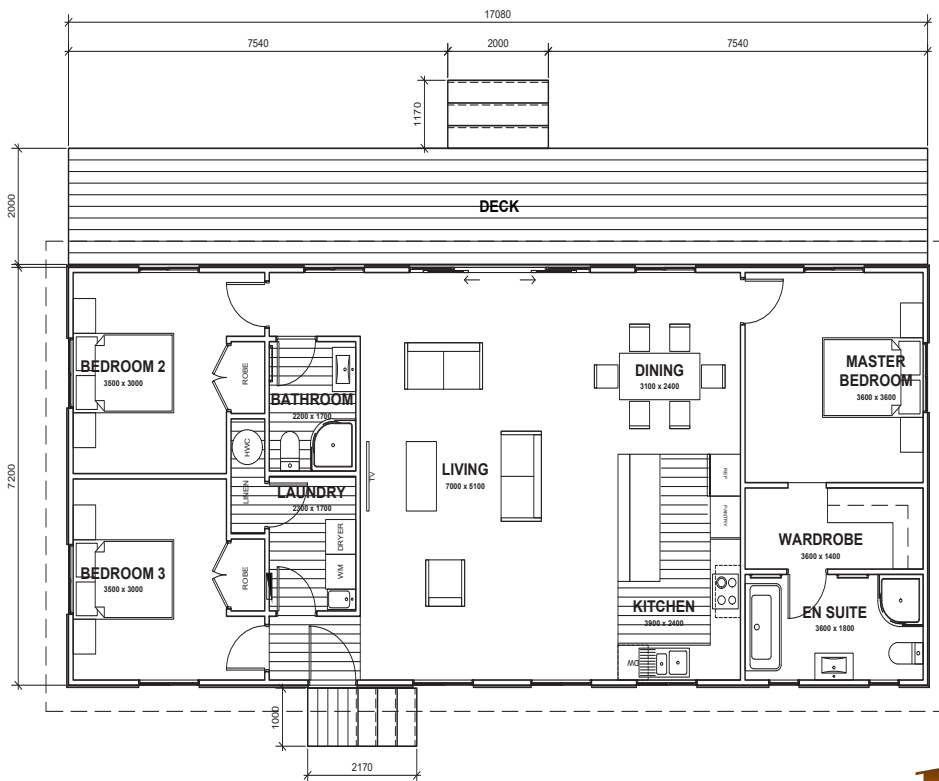

- ↕ 17.15m x 7.2m
- ⊠ Floor Area 123m²
- 🛏 3 Bedrooms
- 🚿 2 Bathrooms
- 🚽 2 Toilets

TURNBULL

This large 3 bedroom home boasts a big walk through robe, private ensuite, family sized laundry and a second bathroom. With centralized living it offers great views beyond from the front or back and has a large deck to share with friends and family.

(Images are artist impressions only & the landscaping is not included. This plan is available as a mono, gable or hip roofline. We can add or remove wing walls & adjust the cladding to suit your style. Plans are subject to change.)