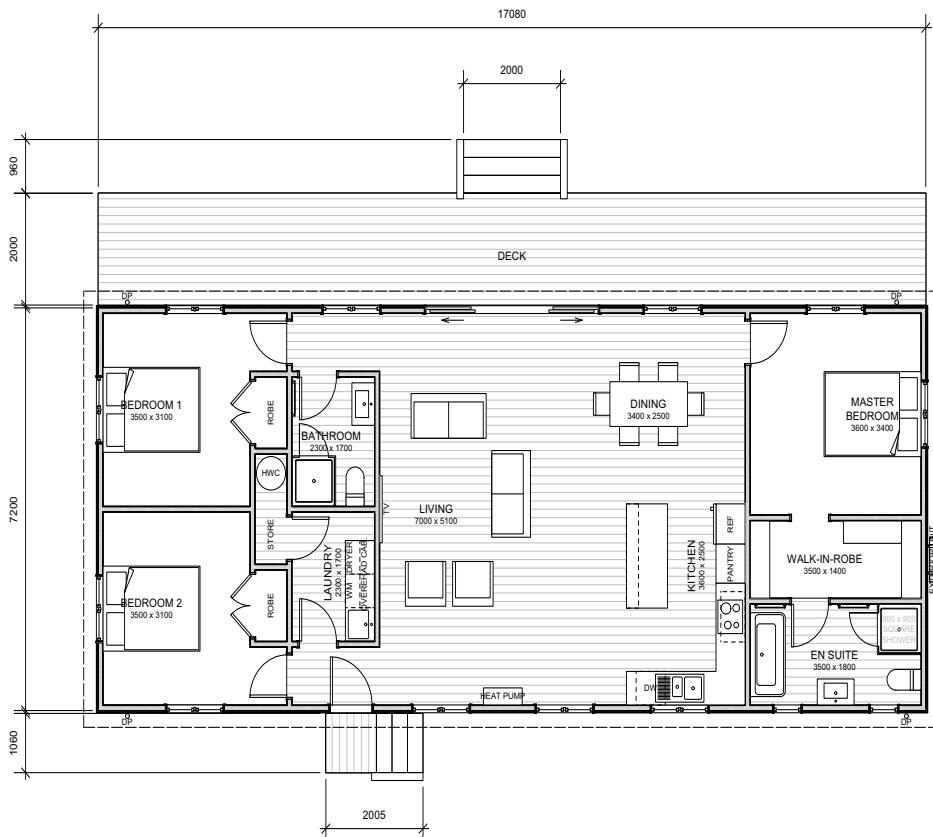

- ↕ 17.15m x 7.2m
- ⊠ Floor Area 123m²
- 🛏 3 Bedrooms
- 🚿 2 Bathrooms
- 🚽 2 Toilets

TURNBULL

This large 3 bedroom home boasts a big walk through robe, private ensuite, family sized laundry and a second bathroom. With centralized living it offers great views beyond from the front or back and has a large deck to share with friends and family.

(Images are artist impressions only & the landscaping is not included. This plan is available as a mono, gable or hip roofline. We can add or remove wing walls & adjust the cladding to suit your style. Plans are subject to change.)