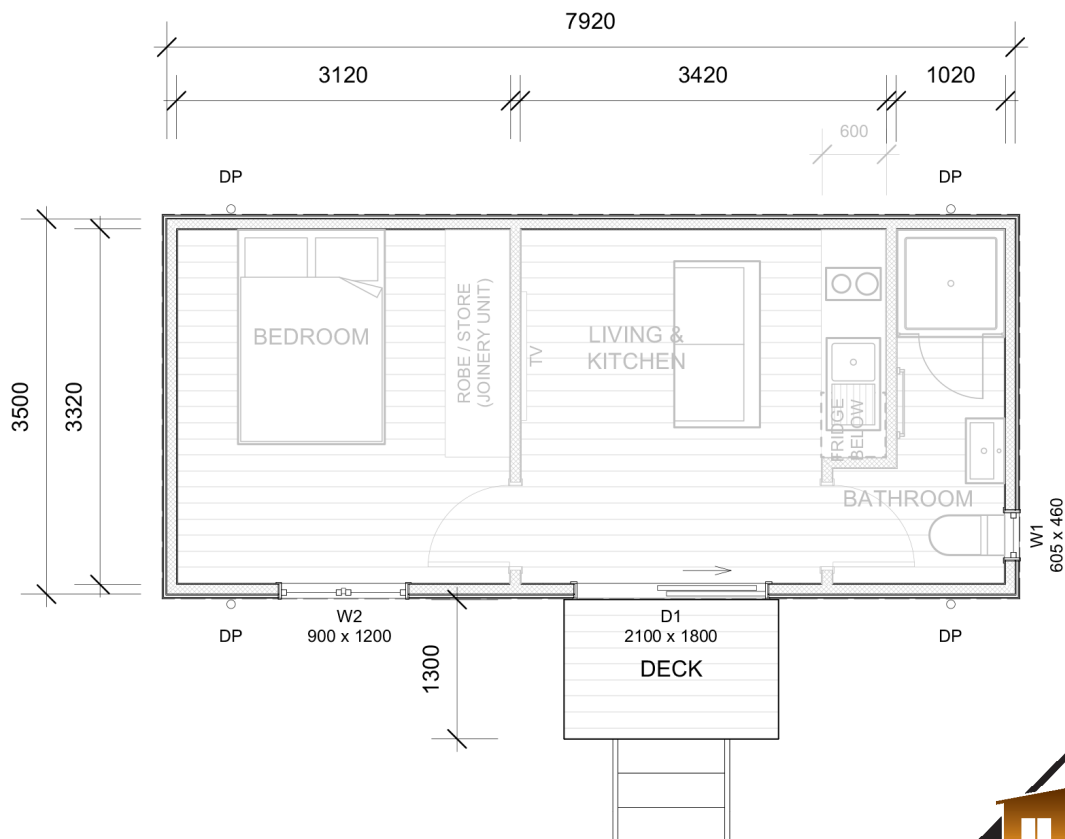

- ↕ 7.92m x 3.5m
- ⊞ Floor Area 28m²
- 🛏 1 Bedroom
- 🚿 1 Bathroom
- 🚽 1 Toilet

HUTT 3 (end entry)

If you're needing a 1 bedroom home, office, studio, sleepout, accommodation unit or a granny flat, this is a great option for you! These are available in gable or mono rooflines, end or side entry, with or without a kitchen, bathroom, wardrobe & veranda.

(Images are artist impressions only & the landscaping is not included. Plans are subject to change.)

SOUTH PEAK HOMES
from our place to your space

- ↕ 7.92m x 3.5m
- ⊠ Floor Area 28m²
- 🛏 1 Bedroom
- 🚿 1 Bathroom
- 🚽 1 Toilet

HUTT 3 (side entry)

If you're needing a 1 bedroom home, office, studio, sleepout, accommodation unit or a granny flat, this is a great option for you! These are available in gable or mono rooflines, end or side entry, with or without a kitchen, bathroom, wardrobe & veranda.